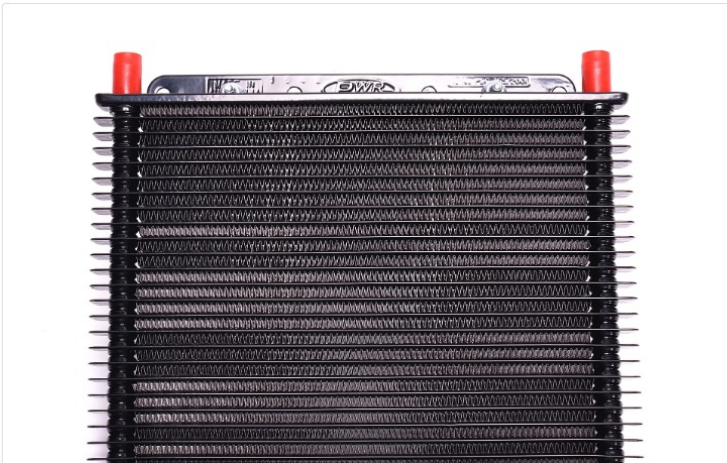

HOME / NISSAN / ALTIMA / 2.5L CVT FWD / 2019 / 21400-DIFFC

Join the VIP Program Now! > Login >

THIS FITS YOUR 2019 Nissan Altima 2.5L CVT FWD

Reset Vehicle

Pwr Differential Cooler 280Mm X 200Mm X 19Mm

Part Number: 21400-DIFFC
Supersession(s): 21400DIFFC